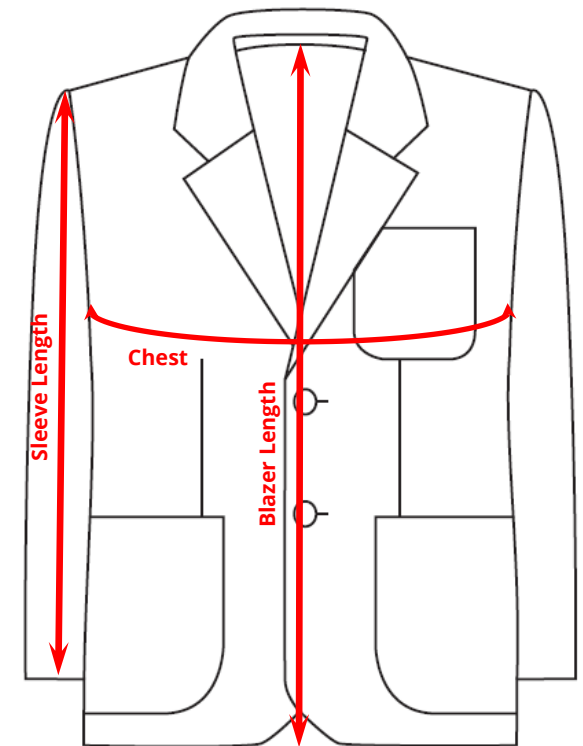

Ziggy Boys Blazer — Measuring Guide

Chest

Measure around the fullest part of the chest, making sure that the tape is 2.5cm from under the arms and mid-way across the shoulder blades.

Sleeve Length

With the arms down by the side of the body, measure from the top of the shoulder to the bottom of the wrist. Aim for hitting the wrist bone with the measuring tape.

Blazer Length

Measure from the centre back of the neck, under the collar to the hemline.

* Please note these are body measurements

To Fit Chest (Inches)	22"	24"	26"	28"	30"	31"***	32"	33"***	34"	35"***
Chest (cm)*	56.0	61.0	66.0	71.0	76.0	79.0	81.5	84.0	86.5	89.0
Sleeve (cm)	38.0	41.5	46.5	51.0	54.5	57.0	58.5	60.0	61.0	62.0
Length (cm)	43.0	48.2	53.3	58.4	62.2	64.1	66.0	68.5	71.1	72.3

To Fit Chest (Inches)	36"	38"	40"	42"	44"	46"	48"	50"	52"
Chest (cm)*	91.5	96.5	102.0	107.0	112.0	117.0	122.0	127.0	132.0
Sleeve (cm)	62.5	64.0	65.0	67.0	68.5	70.0	71.0	72.0	73.0
Length (cm)	73.6	75.8	76.7	77.6	78.5	79.4	80.0	80.8	81.2

** Only available in Black and Navy

ZIGGY BOYS BLAZER AAAA211080—1UA/1UI