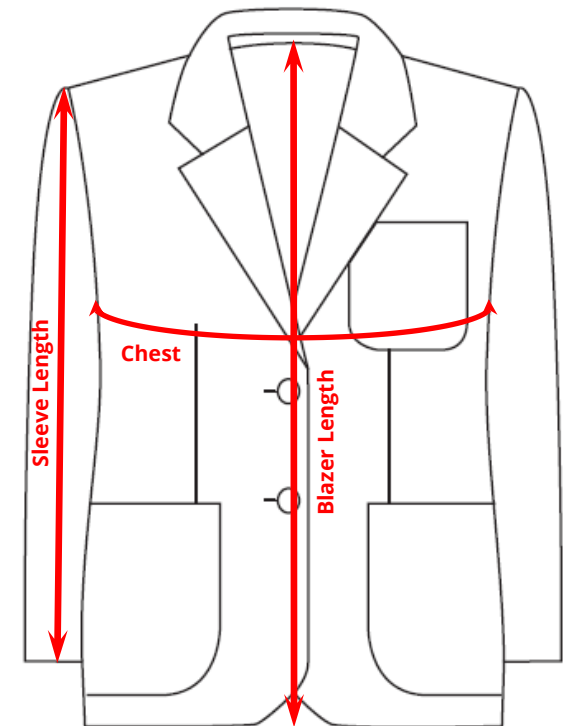

Ziggy Girls Blazer — Measuring Guide

Chest

Measure around the fullest part of the chest, making sure that the tape is 2.5cm from under the arms and mid-way across the shoulder blades.

Sleeve Length

With the arms down by the side of the body, measure from the top of the shoulder to the bottom of the wrist. Aim for hitting the wrist bone with the measuring tape.

Blazer Length

Measure from the centre back of the neck, under the collar to the hemline.

* Please note these are body measurements

To Fit Chest (Inches)	22"	24"	26"	28"	30"	31"***	32"	33"***	34"	35"***
Chest (cm)*	56.0	61.0	66.0	71.0	76.0	79.0	81.5	84.0	86.5	89.0
Sleeve (cm)	38.0	41.5	46.5	51.0	54.5	57.0	58.5	60.0	61.0	62.0
Length (cm)	43.5	48.5	53.5	58.5	61.5	63.0	64.5	66.0	67.5	69.0

To Fit Chest (Inches)	36"	38"	40"	42"	44"	46"	48"	50"	52"
Chest (cm)*	91.5	96.5	102.0	107.0	112.0	117.0	122.0	127.0	132.0
Sleeve (cm)	62.5	64.0	65.0	67.0	68.5	70.0	71.0	72.0	73.0
Length (cm)	70.0	71.5	72.5	73.5	74.5	76.0	78.0	80.0	82.0

** Only available in Black and Navy

ZIGGY GIRLS BLAZER AAAA211081—1UB/1UJ